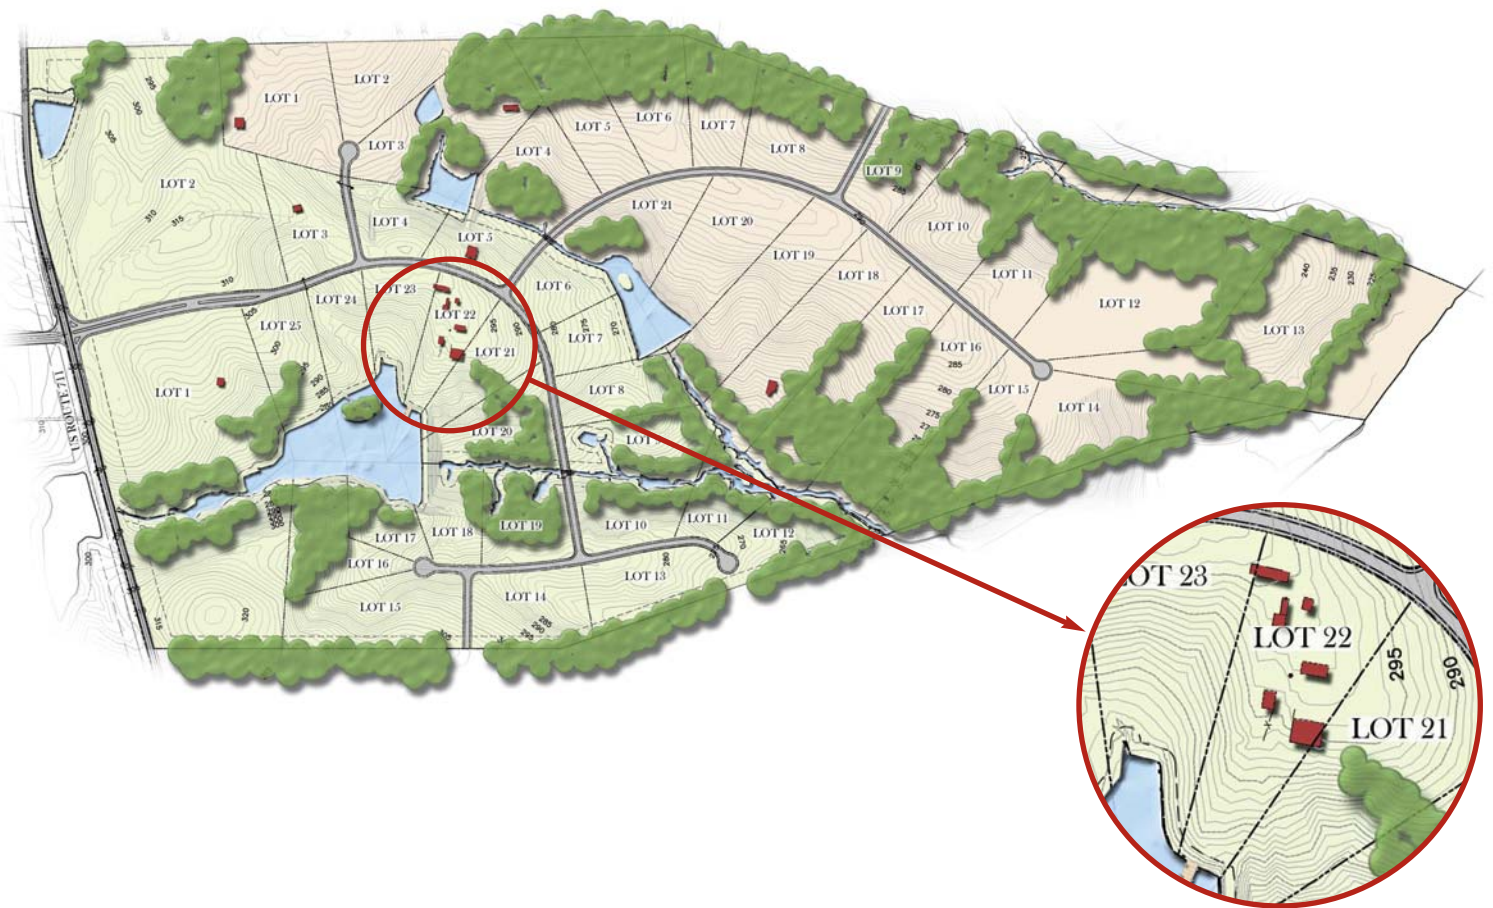

Oak Leaf Estates Lot 22, Section 1
2.507 acres in Powhatan County
Current lot is available by calling (804) 403-3101

Oak Leaf Estates is tucked away in a lush setting featuring four ponds of up to five acres in size.

► **DIRECTIONS**

- Take 288 South to Huguenot Trail/Route 711 exit
- Head to Powhatan following Route 711 west and follow Route approximately 11 miles to the community.
- The entrance to Oak Leaf Estates will be on your left.