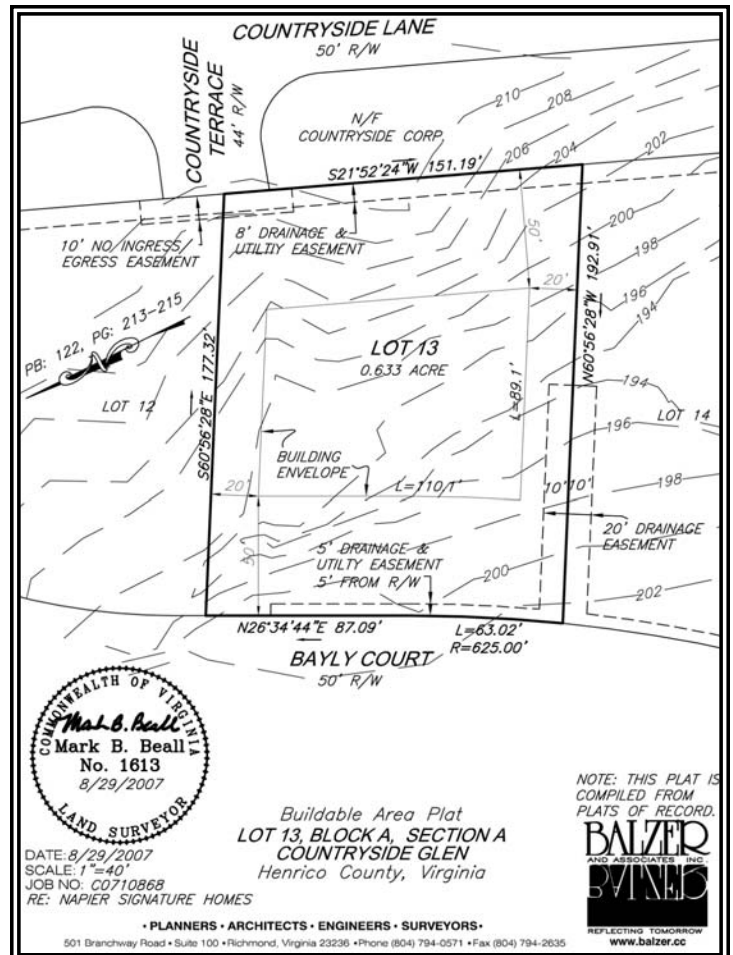

► **SCHOOLS**

- Tuckahoe Elementary School
- Tuckahoe Middle School
- Freeman High School

BUILDER CONTACT:

Rich Napier of Napier Signature Homes
(804) 403-3101 (office) -or- (804) 218-7741 (cell)

AGENT CONTACT:

John D'Amore of Napier Realtors ERA®
(804) 747-7653

What can we build for you?